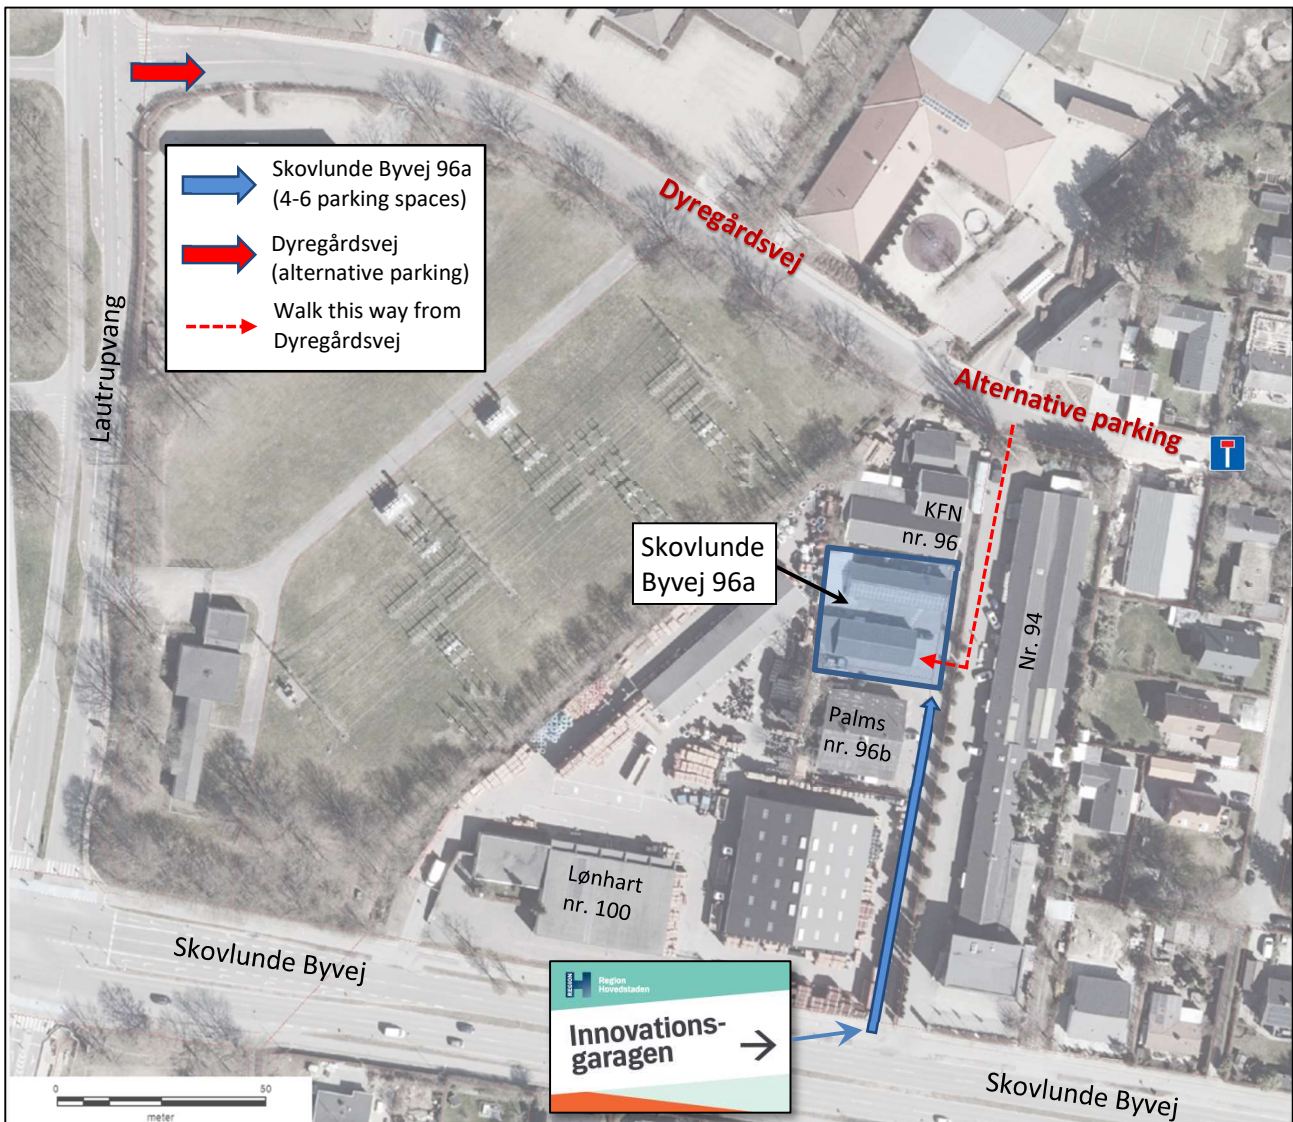

Directions to the Capital Region of Denmark test site the Innovation Garage
Skovlunde Byvej 96a, DK-2640 Skovlunde

By car

The Innovation Garage is on the north side of Skovlunde Byvej, behind an auto repair shop. There are signs at the road to the Innovation Garage (see figure above), “Palms Auto” and “KFN Finmekanik”.

We have limited parking at the site and alternative parking at Dyregårdsvej north of the site. Follow the red dotted line on foot through the fence between no. 94 and 96a right at our buildings.

By public transportation

The nearest S-train station, Skovlunde st., is about 1 km. southeast of the site.

The nearest bus stop (line 350S) is about 300 meters away at the Danish Technical University on Lautrupvang, cf. the map on the right.